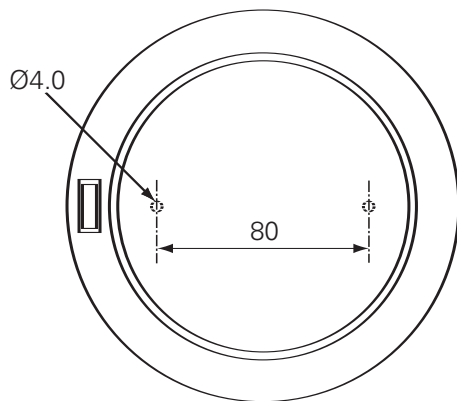

auto electrical parts

Technical Information Sheet

Part No. 0-680-16

Modern slim-line roof lamp. Plastic lens on a plastic base with on/off switch. Supplied with 12 volt 10 watt G4 bulb. Ø 148 x h 40mm.

Technical Drawing (not to scale)

Specification

Type	Roof lamp
Bulb	G4 12 volt 10 watt
Flying leads	150mm
Terminals	6.3mm insulated male blade
Weight	100g
Dimensions	Ø 148 x h 40mm

The information contained in this document is correct to the best of our knowledge at the time of printing. However, specifications may change at any time without notice.