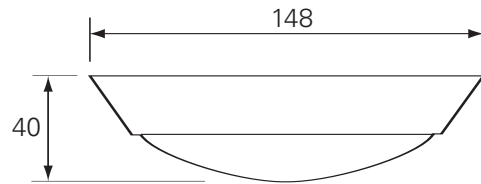

auto electrical parts

Technical Information Sheet

Part No. 0-680-16

Modern slim-line roof lamp. Plastic lens on a plastic base with on/off switch. Supplied with 12 volt 10 watt G4 bulb. Ø 148 x h 40mm.

Technical Drawing (not to scale)

Specification

Type	Roof lamp
Bulb	G4 12 volt 10 watt
Flying leads	150mm
Terminals	6.3mm insulated male blade
Weight	100g
Dimensions	Ø 148 x h 40mm

The information contained in this document is correct to the best of our knowledge at the time of printing. However, specifications may change at any time without notice.